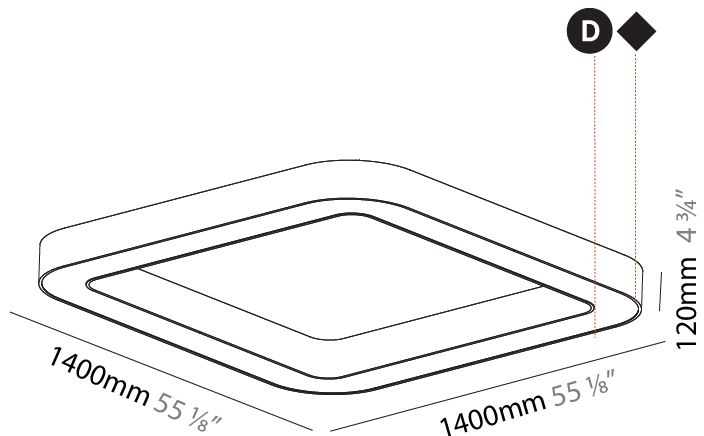

1. To build a product code in our configurator select the specify button on the base model # product page
2. To build a manual product code on this datasheet choose from the options listed below in blue font and add the suffix to the base model #

GENERAL

Series: Quantum
Partner: Prolicht
Division: Architectural
Installation: Surface
Product Type: Ceiling Surface
Mounting Location: Ceiling
Light Distribution: Direct

PHYSICAL

Length (mm): 1400
Length (in): 55 1/8
Width (mm): 1400
Width (in): 55 1/8
Height (mm): 120
Height (in): 4 3/4
Weight (kg): 16.878
Weight (lbs): 37.13

Diffuser: PMMA - Opal or Micro-Prism
Fixture Finish: SSR / BKV / CWI / CRY / HAB / UFT / ITA / RUA / FTG / MYG / LOD / PUS / FRO / FUP / KIA / POP / BLS / SPG / MEY / GOH / CHC / COM / ABZ / JAG / OBR / MOS / ROR
Fixture Material: PMMA / Aluminum

ELECTRICAL

Lamp Type: LED (Zhaga Standard)
Input Wattage (W): 80
Total Output Wattage (W): 64 / 51.2 (3500K)
Dimming: Non-Dimming / Phase Dimming (120Vac only) / 0-10V Dimming
Driver Included: Yes
Driver Location: Integrated
Driver Type: Constant Current - 120 / 277Vac
Driver Class: Class 2
Input Voltage (V): 120 - 277
Constant Current (MA): 350 / 800 (3500K)

LED

Color Temperature (°K): 3000 / 3500 / 4000
Max. Delivered Lumen (lm): 7380 / 7644 / 7800
CRI: >80 CRI
Efficiency (%): 65
Lamp Life (hrs): 50000

OPTICAL

RATINGS AND CERTIFICATIONS

Certified By: Certified for North American Standards
IP rating: IP20