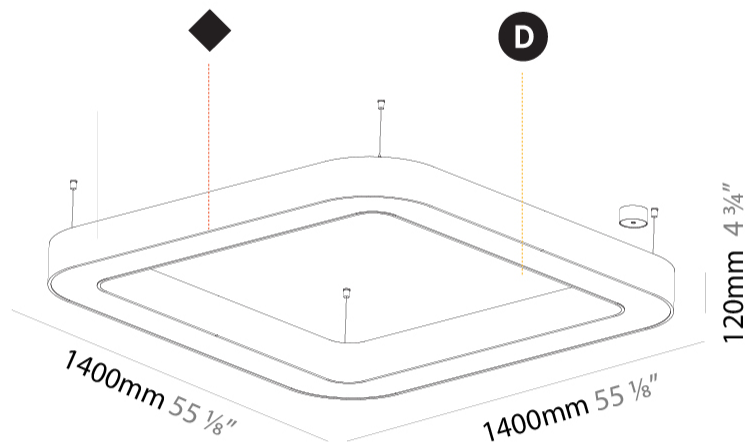

GENERAL

Series: Quantum
Partner: Prolicht
Division: Architectural
Installation: Suspension
Product Type: Pendant
Mounting Location: Ceiling
Light Distribution: Direct

PHYSICAL

Shape: Square
Length (mm): 1400
Length (in): 55 1/8
Width (mm): 1400
Width (in): 55 1/8
Height (mm): 120
Height (in): 4 3/4
Max. Overall Height (mm): 2120
Max. Overall Height (in): 83 7/16
Weight (kg): 17.644
Weight (lbs): 38.82
Diffuser: [PMMA - Opal or Micro-Prism](#)
Fixture Finish: [SSR / BKV / CWI / CRY / HAB / UFT / ITA / RUA / FTG / MYG / LOD / PUS / FRO / FUP / KIA / POP / BLS / SPG / MEY / GOH / CHC / COM / ABZ / JAG / OBR / MOS / ROR](#)
Fixture Material: [PMMA / Aluminum](#)

ELECTRICAL

Lamp Type: LED (Zhaga Standard)
Input Wattage (W): 80
Total Output Wattage (W): 64 / 51.2 (3500K)
Dimming: [Non-Dimming / Phase Dimming (120Vac only) / 0-10V Dimming](#)
Driver Included: Yes
Driver Location: Integrated
Driver Type: Constant Current - 120 / 277Vac
Driver Class: Class 2
Input Voltage (V): 120 - 277
Constant Current (MA): 350 / 800 (3500K)

LED

Color Temperature (°K): [3000 / 3500 / 4000](#)
Max. Delivered Lumen (lm): 7380 / 7644 / 7800
CRI: >80 CRI
Efficiency (%): 0.65
Lamp Life (hrs): 50000

OPTICAL

RATINGS AND CERTIFICATIONS

Certified By: Certified for North American Standards
IP rating: IP20